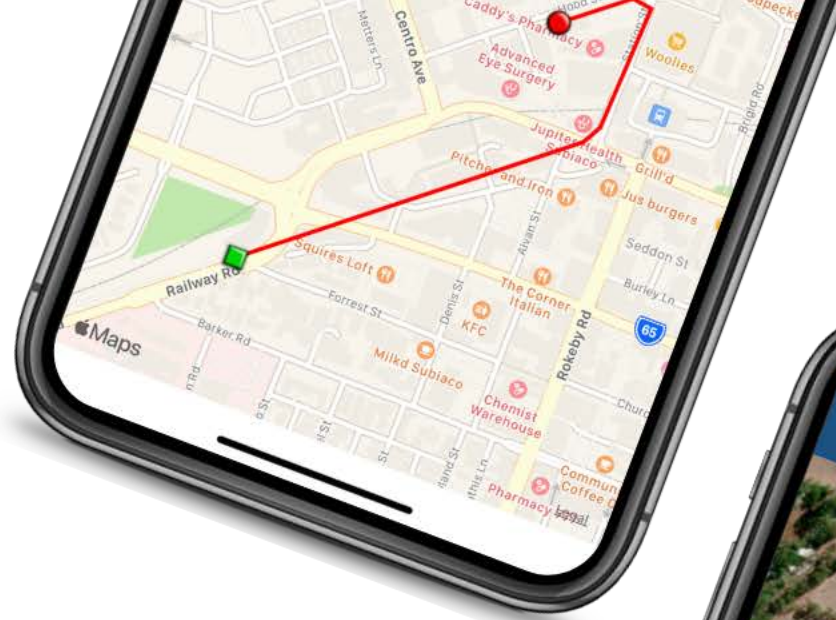

OVERVIEW

Telematics Guru Mobile App

One App, Every Asset

Track and manage the assets that power your business with Telematics Guru, our intuitive GPS Tracking App.

Find Assets Faster

See where your assets are in near real-time in Satellite or Map Views. View how far away and in which direction your asset is.

Distance and Direction

View how far away and in which direction your asset is with Asset Radar.

One-Touch Movement Alerts

Set Movement Alerts and receive push, email, or SMS notifications if movement is detected.

One-Touch to Recovery

Simple Asset Lists

Get a birds-eye view of all your assets, view by movement status, and “favourite” for easy access.

Manage Trips On The Go

View Drivers, Trip Start and Stop Times and Locations, and Distance travelled at a glance.