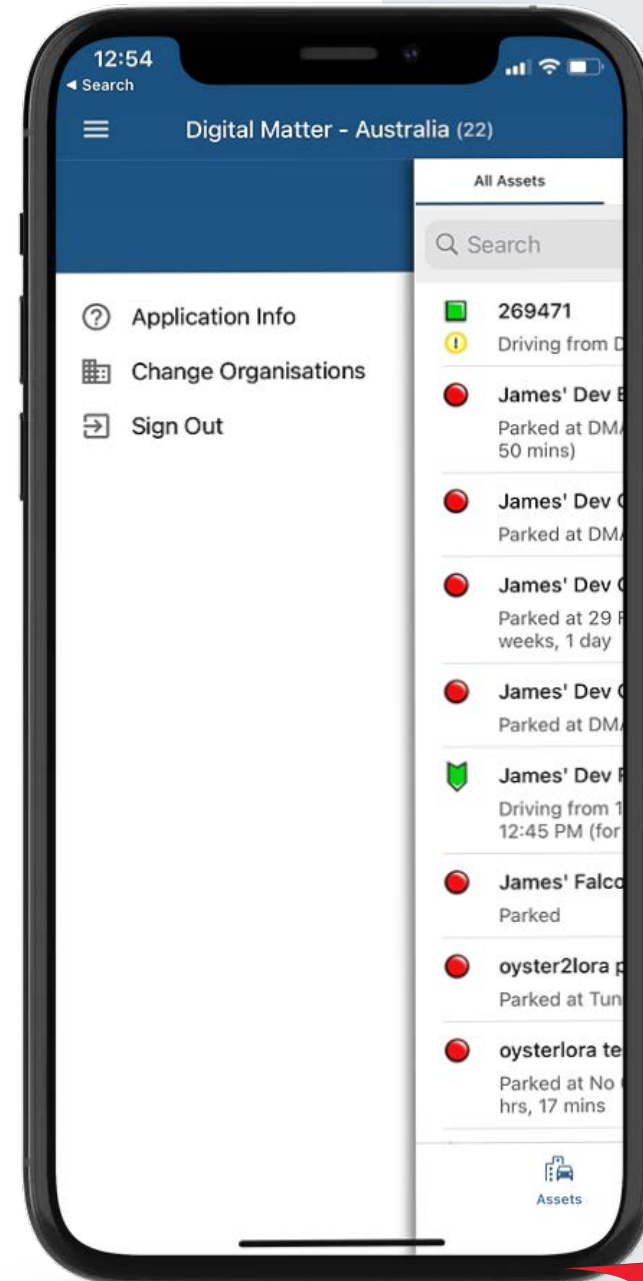

Distance and Direction

View how far away and in which direction your asset is with Asset Radar.

One-Touch Movement Alerts

Set Movement Alerts and receive push, email, or SMS notifications if movement is detected.

One-Touch to Recovery

Simple Asset Lists

Get a birds-eye view of all your assets, view by movement status, and “favourite” for easy access.

Manage Trips On The Go

View Drivers, Trip Start and Stop Times and Locations, and Distance travelled at a glance.

Assign Trips to custom “Projects” or “Types” and add trip or job notes.

Capture and Manage Expenses

Add and view expenses linked to an asset with reference to Drivers, Projects and Departments.

Streamline Logbooking

Quickly switch between partner or subsidiary accounts without the hassle of logging out and back in.

White Label Ready

Your Logo

Your Device Names

Your URL

Your App

Your Marketing Materials

Data Security