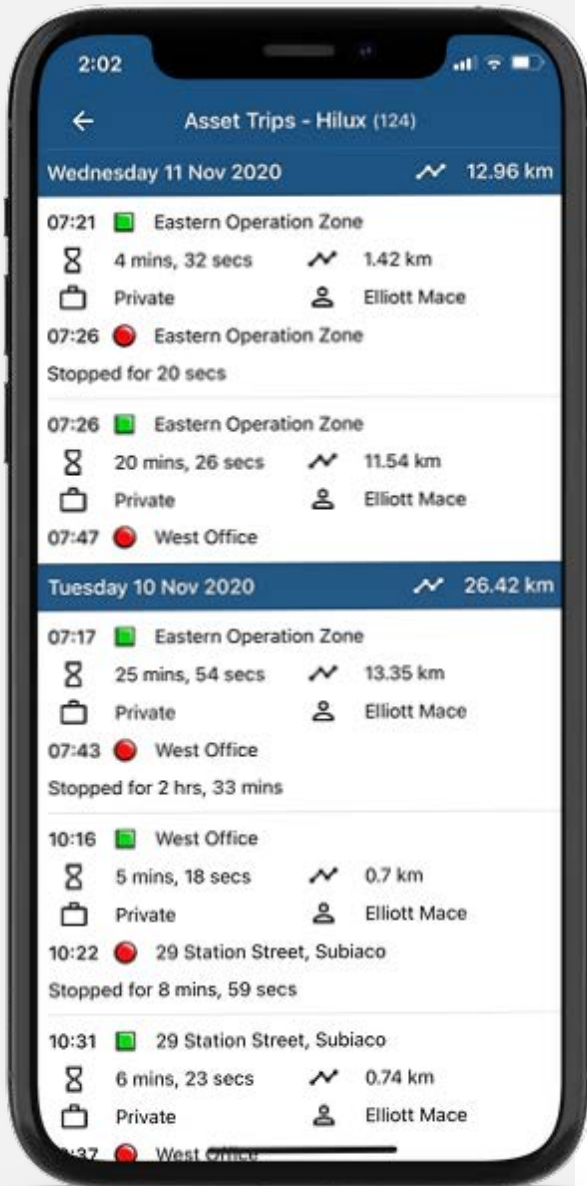

OVERVIEW

Telematics Guru Mobile App

One App, Every Asset

Track and manage the assets that power your business with Telematics Guru, our intuitive GPS Tracking App.

Find Assets Faster

See where your assets are in near real-time in Satellite or Map Views. View how far away and in which direction your asset is.

Distance and Direction

View how far away and in which direction your asset is with Asset Radar.

One-Touch Movement Alerts

Set Movement Alerts and receive push, email, or SMS notifications if movement is detected.

Immobilisation of Vehicles or Assets

Safely and remotely disable vehicles or assets with one-touch immobilisation.

Recover Stolen Property

Quickly switch to **Recovery Mode** to activate real-time tracking in case of loss, theft or unauthorised use.

One-Touch to Recovery

Simple Asset Lists

Get a birds-eye view of all your assets, view by movement status, and “favourite” for easy access.

Manage Trips On The Go

View Drivers, Trip Start and Stop Times and Locations, and Distance travelled at a glance.