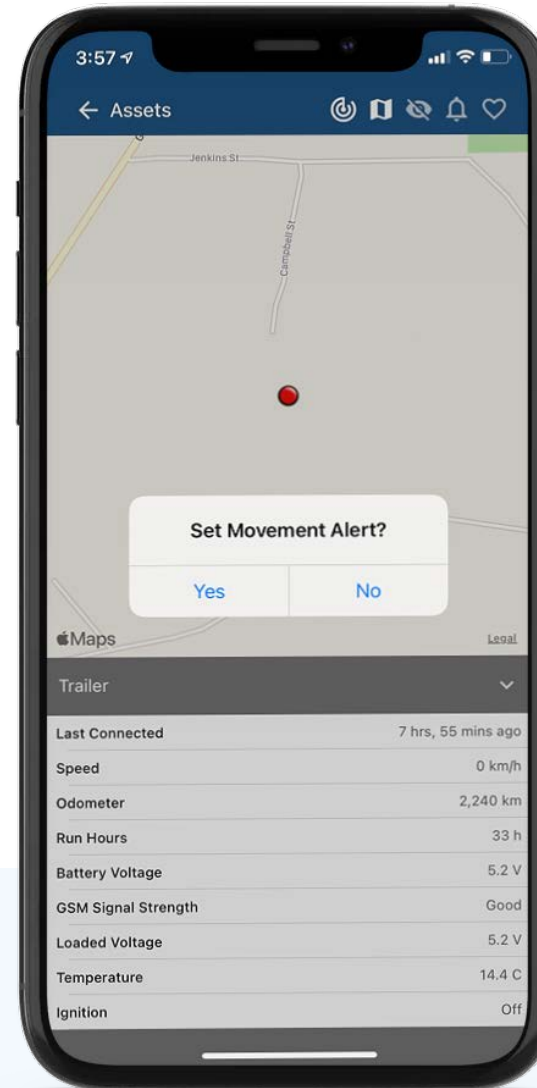

OVERVIEW

Telematics Guru Mobile App

One App, Every Asset

Track and manage the assets that power your business with Telematics Guru, our intuitive GPS Tracking App.

Find Assets Faster

See where your assets are in near real-time in Satellite or Map Views. View how far away and in which direction your asset is.

Distance and Direction

View how far away and in which direction your asset is with Asset Radar.

One-Touch Movement Alerts

Set Movement Alerts and receive push, email, or SMS notifications if movement is detected.

One-Touch to Recovery

Simple Asset Lists

Get a birds-eye view of all your assets, view by movement status, and “favourite” for easy access.

Manage Trips On The Go

View Drivers, Trip Start and Stop Times and Locations, and Distance travelled at a glance.