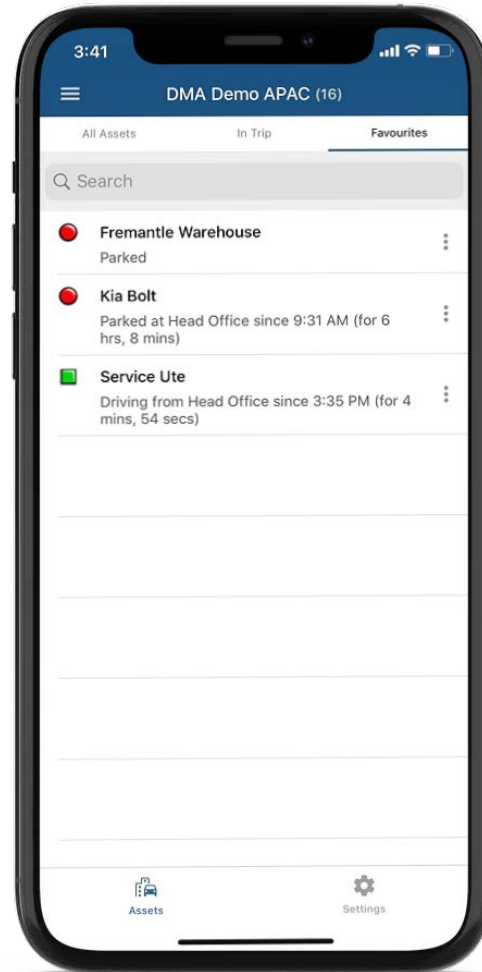

OVERVIEW

Telematics Guru Mobile App

One App, Every Asset

Track and manage the assets that power your business with Telematics Guru, our intuitive GPS Tracking App.

Find Assets Faster

See where your assets are in near real-time in Satellite or Map Views. View how far away and in which direction your asset is.

Distance and Direction

View how far away and in which direction your asset is with Asset Radar.

One-Touch Movement Alerts

Set Movement Alerts and receive push, email, or SMS notifications if movement is detected.

Immobilisation of Vehicles or Assets

Safely and remotely disable vehicles or assets with one-touch immobilisation.

Recover Stolen Property

Quickly switch to **Recovery Mode** to activate real-time tracking in case of loss, theft or unauthorised use.

One-Touch to Recovery

Simple Asset Lists

Get a birds-eye view of all your assets, view by movement status, and “favourite” for easy access.

Manage Trips On The Go

View Drivers, Trip Start and Stop Times and Locations, and Distance travelled at a glance.