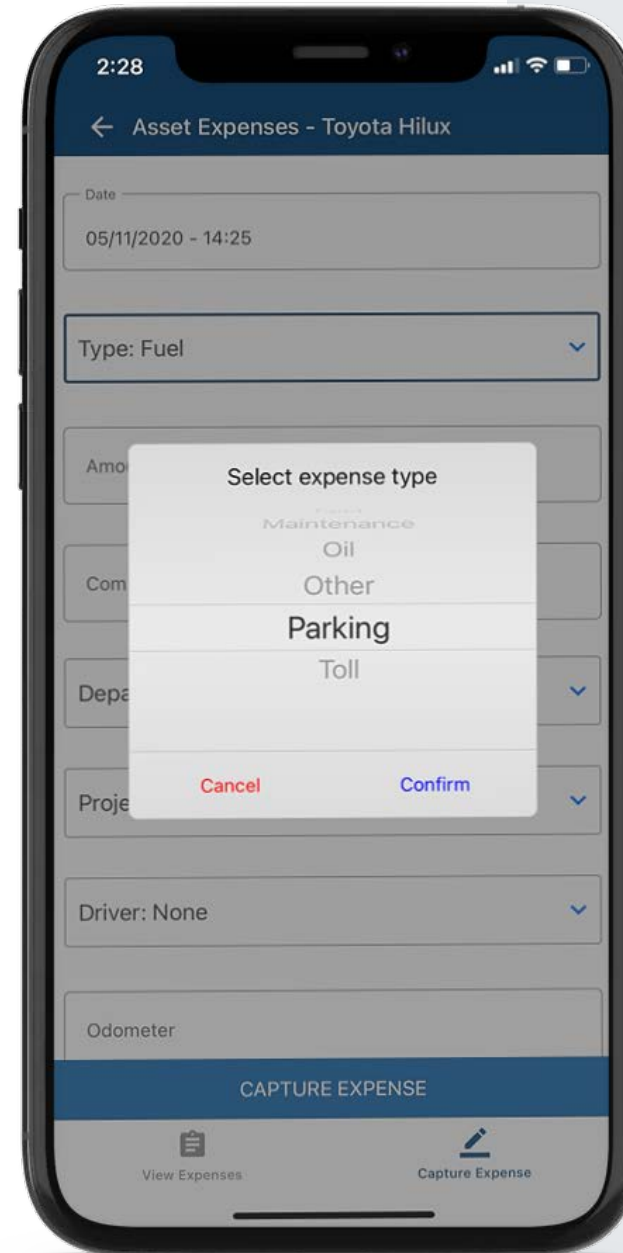

Distance and Direction

View how far away and in which direction your asset is with Asset Radar.

One-Touch Movement Alerts

Set Movement Alerts and receive push, email, or SMS notifications if movement is detected.

One-Touch to Recovery

Simple Asset Lists

Get a birds-eye view of all your assets, view by movement status, and “favourite” for easy access.

Manage Trips On The Go

View Drivers, Trip Start and Stop Times and Locations, and Distance travelled at a glance.

Assign Trips to custom “Projects” or “Types” and add trip or job notes.

Capture and Manage Expenses

Add and view expenses linked to an asset with reference to Drivers, Projects and Departments.

Streamline Logbooking

Mark trips as “Business” or “Private” to streamline **Logbooking** and **Fringe Benefits Tax (FBT)** reporting. Provide proof of service for accountability and invoicing.

Business vs. Private

Change Organisations