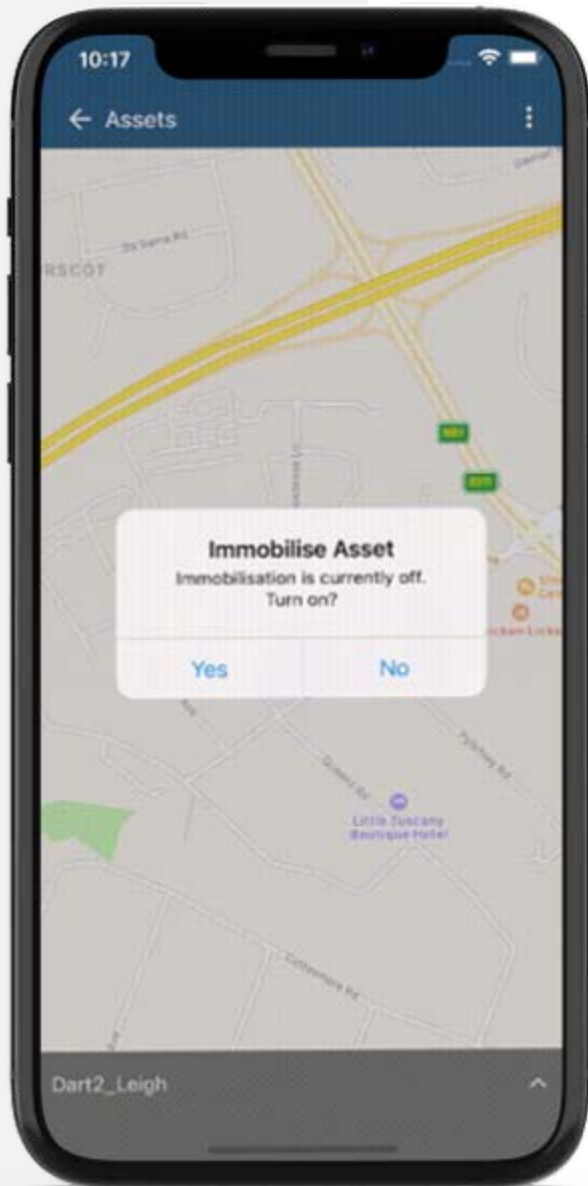

OVERVIEW

Telematics Guru Mobile App

One App, Every Asset

Track and manage the assets that power your business with Telematics Guru, our intuitive GPS Tracking App.

Find Assets Faster

See where your assets are in near real-time in Satellite or Map Views. View how far away and in which direction your asset is.

Distance and Direction

View how far away and in which direction your asset is with Asset Radar.

One-Touch Movement Alerts

Set Movement Alerts and receive push, email, or SMS notifications if movement is detected.

Immobilisation of Vehicles or Assets

Safely and remotely disable vehicles or assets with one-touch immobilisation.

Recover Stolen Property

Quickly switch to **Recovery Mode** to activate real-time tracking in case of loss, theft or unauthorised use.

One-Touch to Recovery

Simple Asset Lists

Get a birds-eye view of all your assets, view by movement status, and “favourite” for easy access.

Manage Trips On The Go

View Drivers, Trip Start and Stop Times and Locations, and Distance travelled at a glance.