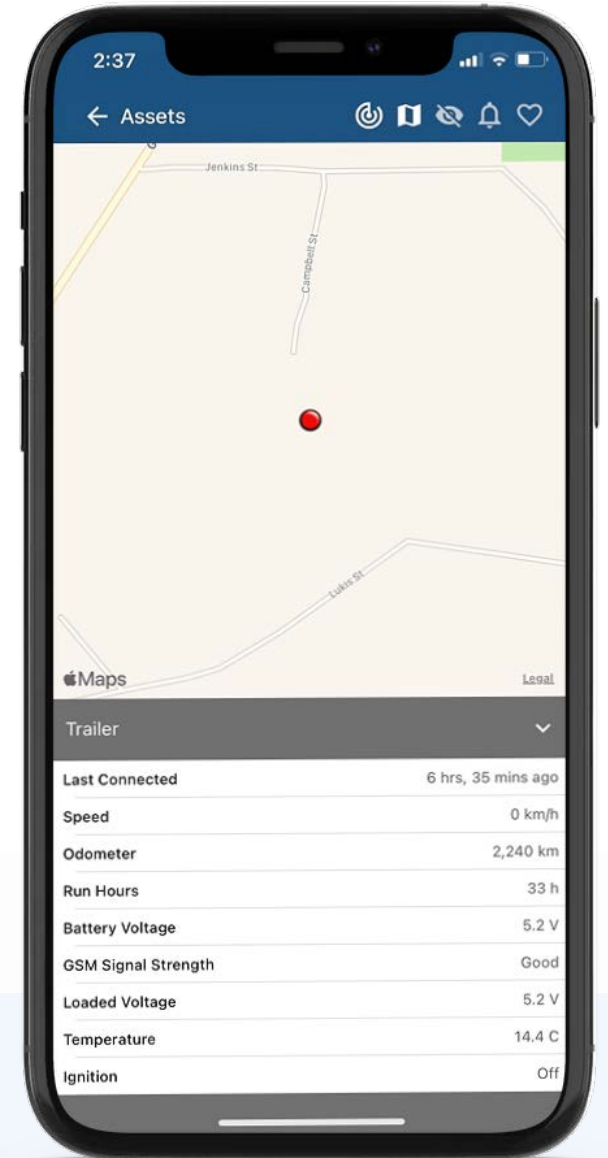

OVERVIEW

Telematics Guru Mobile App

One App, Every Asset

Track and manage the assets that power your business with Telematics Guru, our intuitive GPS Tracking App.

Find Assets Faster

See where your assets are in near real-time in Satellite or Map Views. View how far away and in which direction your asset is.

Distance and Direction

View how far away and in which direction your asset is with Asset Radar.

One-Touch Movement Alerts

Set Movement Alerts and receive push, email, or SMS notifications if movement is detected.

One-Touch to Recovery

Simple Asset Lists

Get a birds-eye view of all your assets, view by movement status, and “favourite” for easy access.

Manage Trips On The Go

View Drivers, Trip Start and Stop Times and Locations, and Distance travelled at a glance.