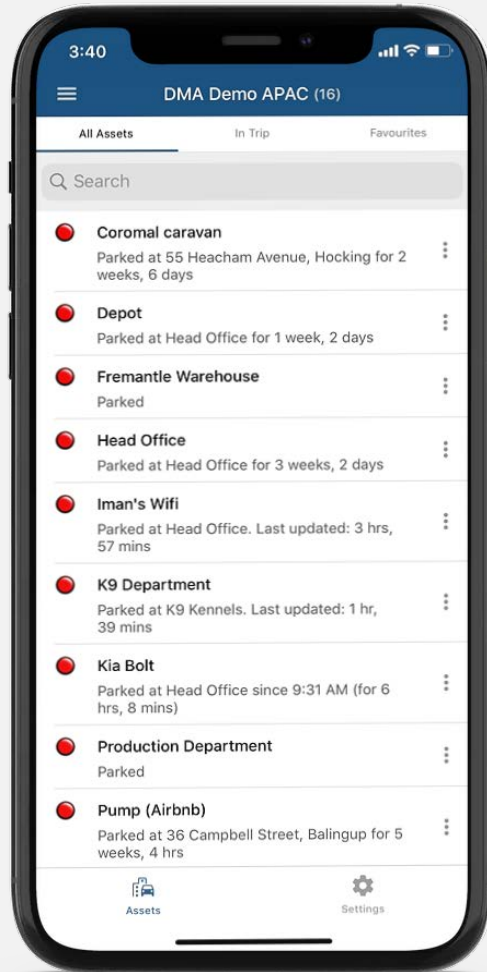

OVERVIEW

Telematics Guru Mobile App

One App, Every Asset

Track and manage the assets that power your business with Telematics Guru, our intuitive GPS Tracking App.

Find Assets Faster

See where your assets are in near real-time in Satellite or Map Views. View how far away and in which direction your asset is.

Distance and Direction

View how far away and in which direction your asset is with Asset Radar.

One-Touch Movement Alerts

Set Movement Alerts and receive push, email, or SMS notifications if movement is detected.

Immobilisation of Vehicles or Assets

Safely and remotely disable vehicles or assets with one-touch immobilisation.

Recover Stolen Property

Quickly switch to **Recovery Mode** to activate real-time tracking in case of loss, theft or unauthorised use.

One-Touch to Recovery

Simple Asset Lists

Get a birds-eye view of all your assets, view by movement status, and “favourite” for easy access.

Manage Trips On The Go

View Drivers, Trip Start and Stop Times and Locations, and Distance travelled at a glance.