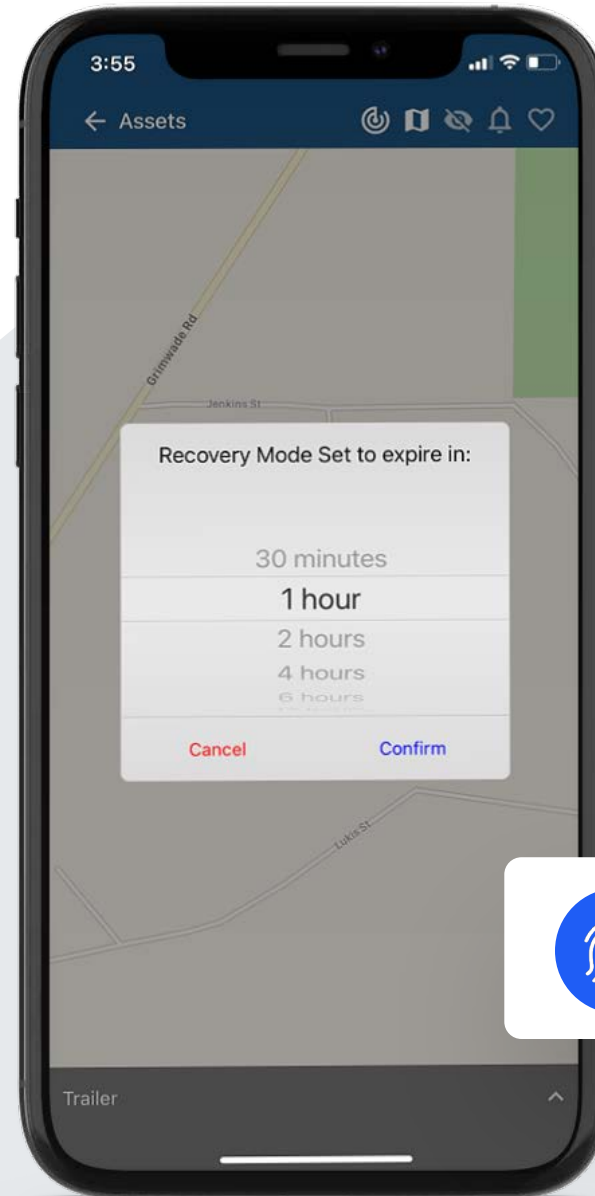

OVERVIEW

Telematics Guru Mobile App

One App, Every Asset

Track and manage the assets that power your business with Telematics Guru, our intuitive GPS Tracking App.

Find Assets Faster

See where your assets are in near real-time in Satellite or Map Views. View how far away and in which direction your asset is.

Distance and Direction

View how far away and in which direction your asset is with Asset Radar.

One-Touch Movement Alerts

Set Movement Alerts and receive push, email, or SMS notifications if movement is detected.

Immobilisation of Vehicles or Assets

Safely and remotely disable vehicles or assets with one-touch immobilisation.

Recover Stolen Property

Quickly switch to **Recovery Mode** to activate real-time tracking in case of loss, theft or unauthorised use.

One-Touch to Recovery

Simple Asset Lists

Get a birds-eye view of all your assets, view by movement status, and “favourite” for easy access.

Manage Trips On The Go

View Drivers, Trip Start and Stop Times and Locations, and Distance travelled at a glance.