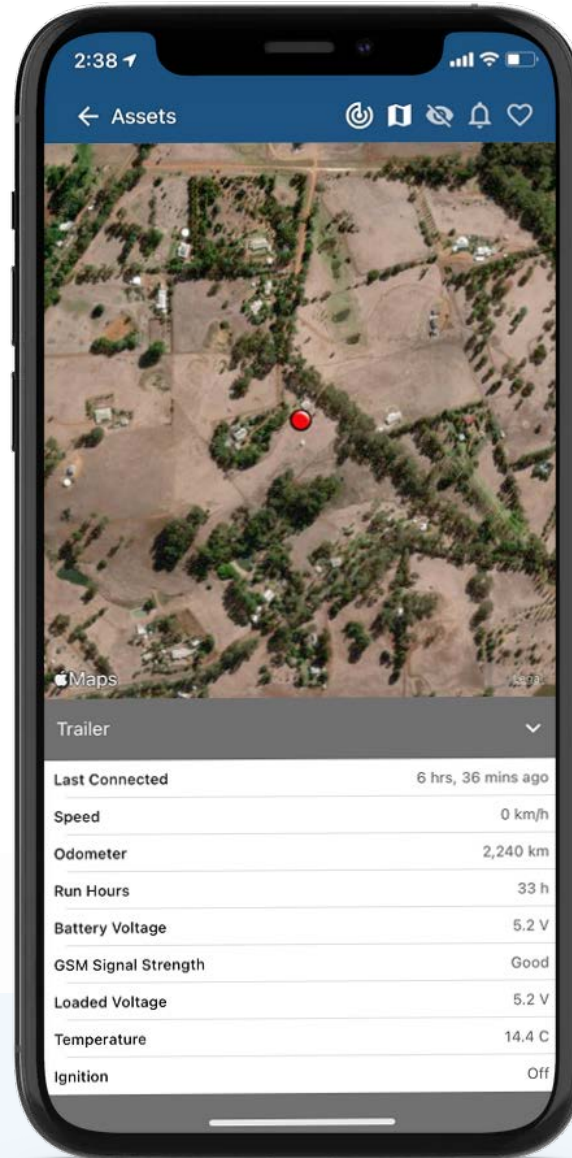

OVERVIEW

Telematics Guru Mobile App

One App, Every Asset

Track and manage the assets that power your business with Telematics Guru, our intuitive GPS Tracking App.

Find Assets Faster

See where your assets are in near real-time in Satellite or Map Views. View how far away and in which direction your asset is.

Distance and Direction

View how far away and in which direction your asset is with Asset Radar.

One-Touch Movement Alerts

Set Movement Alerts and receive push, email, or SMS notifications if movement is detected.

One-Touch to Recovery

Simple Asset Lists

Get a birds-eye view of all your assets, view by movement status, and “favourite” for easy access.

Manage Trips On The Go

View Drivers, Trip Start and Stop Times and Locations, and Distance travelled at a glance.