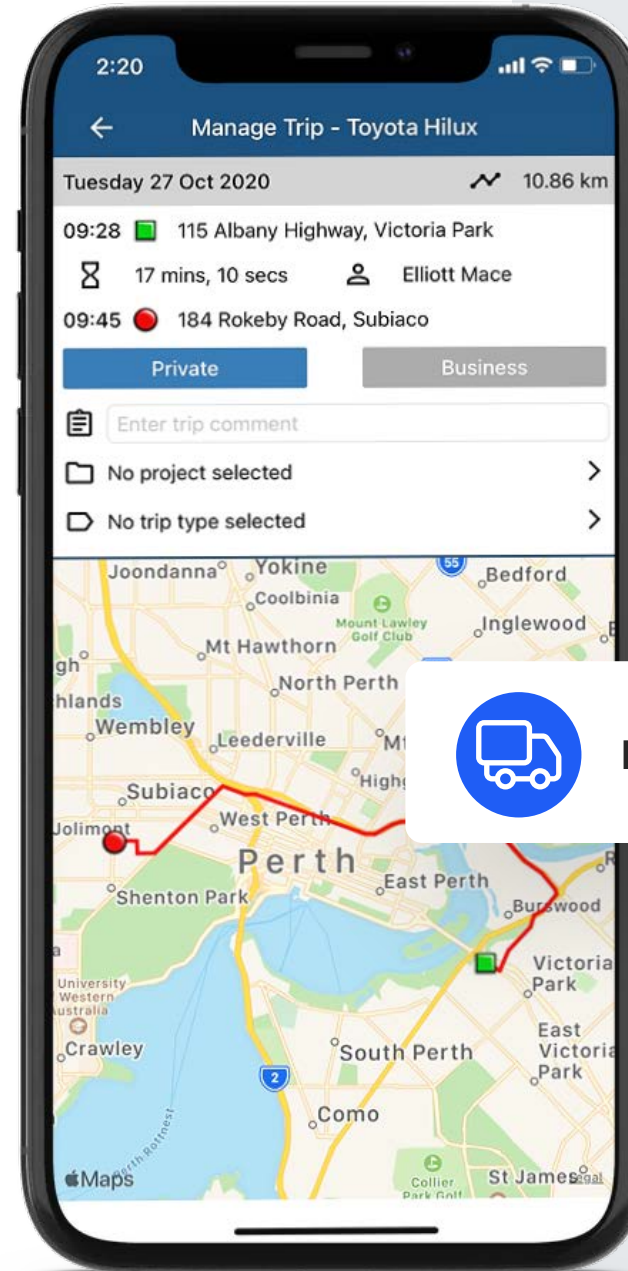

Streamline Logbooking

Mark trips as “Business” or “Private” to streamline **Logbooking** and **Fringe Benefits Tax (FBT)** reporting. Provide proof of service for accountability and invoicing.

Business vs. Private