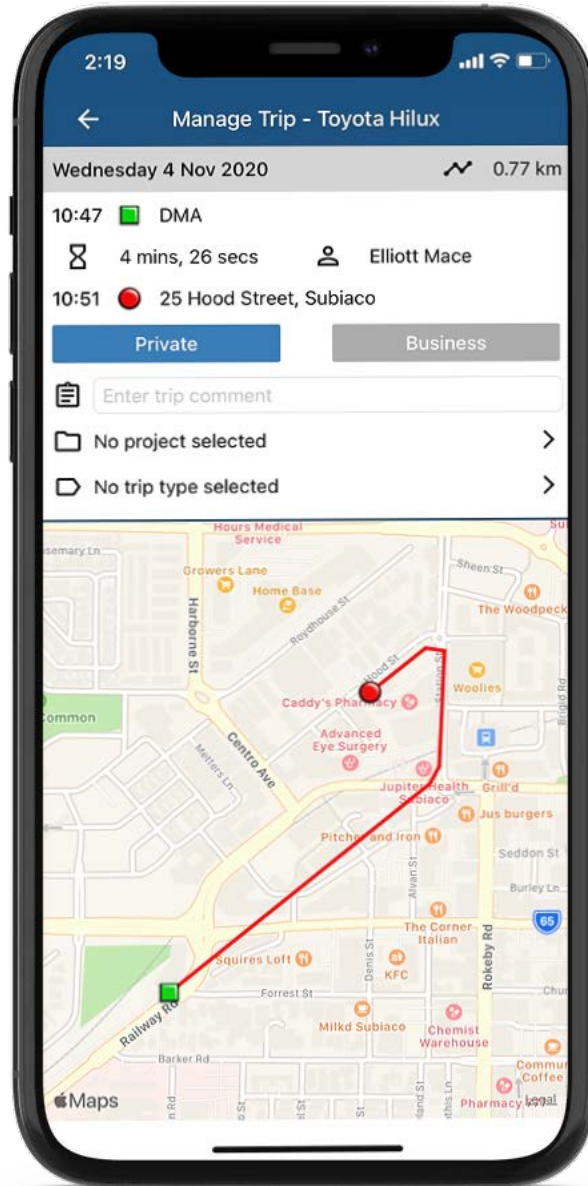

OVERVIEW

Telematics Guru Mobile App

One App, Every Asset

Track and manage the assets that power your business with Telematics Guru, our intuitive GPS Tracking App.

Find Assets Faster

See where your assets are in near real-time in Satellite or Map Views. View how far away and in which direction your asset is.

Distance and Direction

View how far away and in which direction your asset is with Asset Radar.

One-Touch Movement Alerts

Set Movement Alerts and receive push, email, or SMS notifications if movement is detected.

One-Touch to Recovery

Simple Asset Lists

Get a birds-eye view of all your assets, view by movement status, and “favourite” for easy access.

Manage Trips On The Go

View Drivers, Trip Start and Stop Times and Locations, and Distance travelled at a glance.